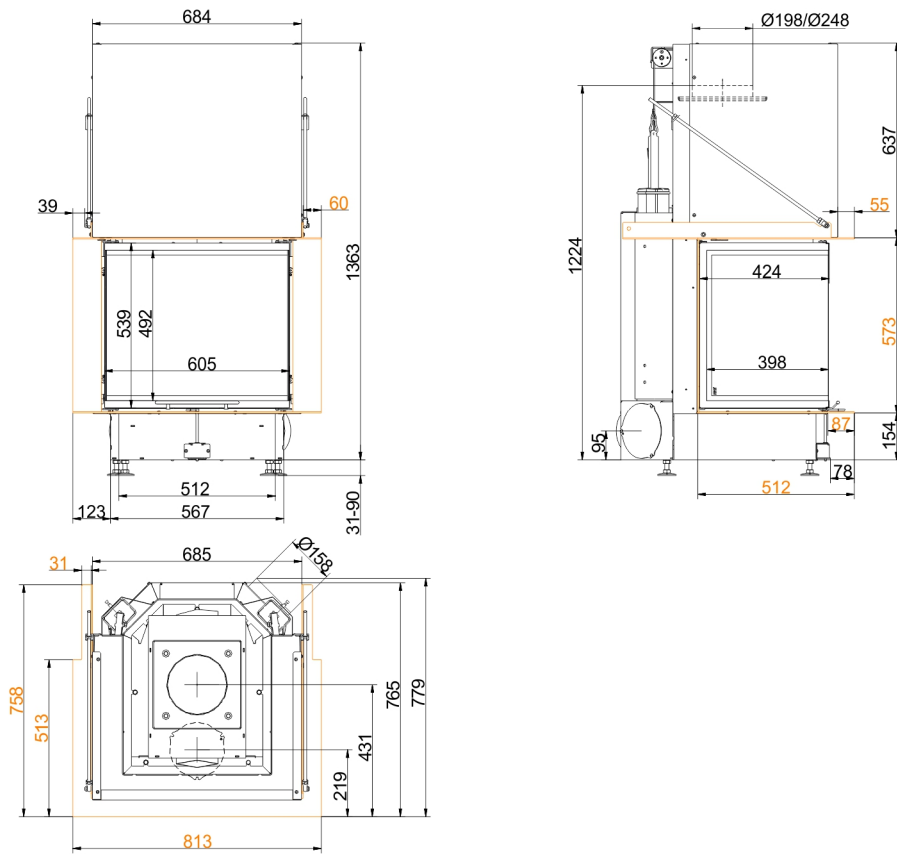

FIREPLACE INSERTS FROM BRUNNER

Panorama-Kamin 57/40/60/40

lifting door (easy-lift)

State: 2018-02-06

BRUNNER[®]
made in germany.

Dimension sheets - Panorama-Kamin 57/40/60/40 lifting door (easy-lift)

... with fire table

Dimension sheets - Panorama-Kamin 57/40/60/40 lifting door (easy-lift)

... with fire table mounting frame

We suggest for CAD planing Palette CAD. Permanent updated drawings: www.brunner.de
 Frames / front versions are marked colored.

Planning and installation - Panorama-Kamin 57/40/60/40 lifting door (easy-lift)

Tested according to		EN 13229 W
Values measured at		Rated capacity
Suitable for all construction types according to rules		OK
EEl		107.2
Data for functional demonstration		
Rated heat power	kW	13
Fire wood volume	kg/h	4.3
Combustion performance	kW	16
Flue gas mass flow	g/s	14
Flue gas temperature after:		
attached steel smoke hood	°C	210
Necessary supply pressure	Pa	12
Combustion air consumption	m ³ /h	40
Combustion air connection Ø	mm	160
Heat distribution		
Insert / heat accumulator	%	50 / -
Glass pane (single / double)	%	50 / -
Cross-section of gratings ¹⁾		
Convection air	cm ²	900 / - / -
Warm air	cm ²	900 / - / -
Minimal oven surface for closed construction type		
Heat dissipating surface	m ²	4.2
Minimal distances of the fireplace		
to insulation layer	cm	8
to mounting floor	cm	2
Thermal insulation without / with air gratings ²⁾		
Mounting wall	cm	14 / 10
Floor	cm	2 / 2
Ceiling	cm	22 / 16
Brick lining for combustible wall	cm	10
Weight		
Fireplace / combustion chamber	kg	196 / 49
Meets requirement/limit values for:		
Germany/ Austria / Suisse / Norway		1.BImSchV (Stufe 2) / 15a BVG (2015) / LRV / NS 3059