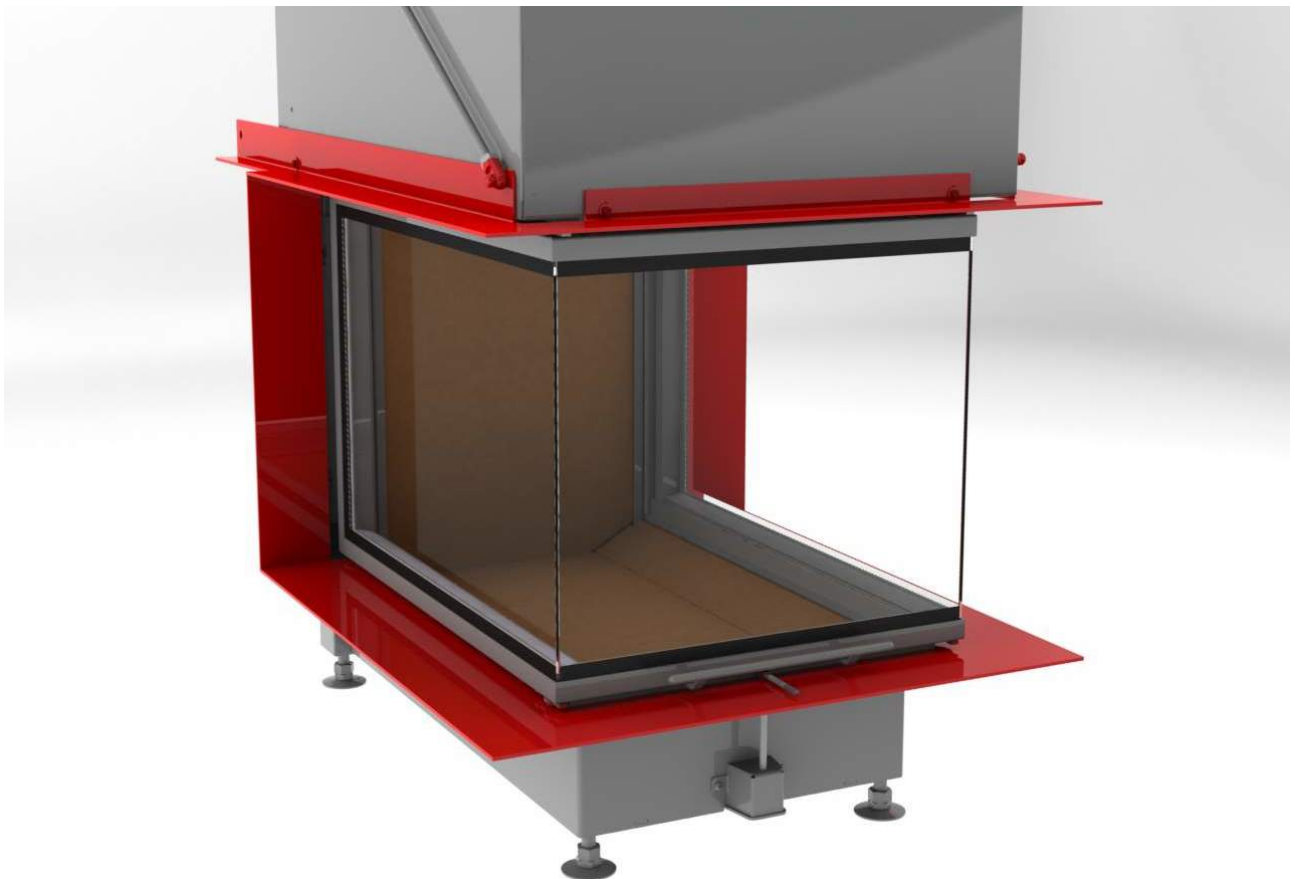

FIREPLACE INSERTS FROM BRUNNER

Panorama-Kamin 57/40/60/40

lifting door (easy-lift)

State: 2018-02-06

BRUNNER[®]
made in germany.

Dimension sheets - Panorama-Kamin 57/40/60/40 lifting door (easy-lift)

... with fire table

Dimension sheets - Panorama-Kamin 57/40/60/40 lifting door (easy-lift)

... with fire table mounting frame

We suggest for CAD planing Palette CAD. Permanent updated drawings: www.brunner.de
 Frames / front versions are marked colored.

Planning and installation - Panorama-Kamin 57/40/60/40 lifting door (easy-lift)

Tested according to		EN 13229 W
Values measured at		Rated capacity
Suitable for all construction types according to rules		OK
EEl		107.2
Data for functional demonstration		
Rated heat power	kW	13
Fire wood volume	kg/h	4.3
Combustion performance	kW	16
Flue gas mass flow	g/s	14
Flue gas temperature after:		
attached steel smoke hood	°C	210
Necessary supply pressure	Pa	12
Combustion air consumption	m ³ /h	40
Combustion air connection Ø	mm	160
Heat distribution		
Insert / heat accumulator	%	50 / -
Glass pane (single / double)	%	50 / -
Cross-section of gratings ¹⁾		
Convection air	cm ²	900 / - / -
Warm air	cm ²	900 / - / -
Minimal oven surface for closed construction type		
Heat dissipating surface	m ²	4.2
Minimal distances of the fireplace		
to insulation layer	cm	8
to mounting floor	cm	2
Thermal insulation without / with air gratings ²⁾		
Mounting wall	cm	14 / 10
Floor	cm	2 / 2
Ceiling	cm	22 / 16
Brick lining for combustible wall	cm	10
Weight		
Fireplace / combustion chamber	kg	196 / 49
Meets requirement/limit values for:		
Germany/ Austria / Suisse / Norway		1.BImSchV (Stufe 2) / 15a BVG (2015) / LRV / NS 3059