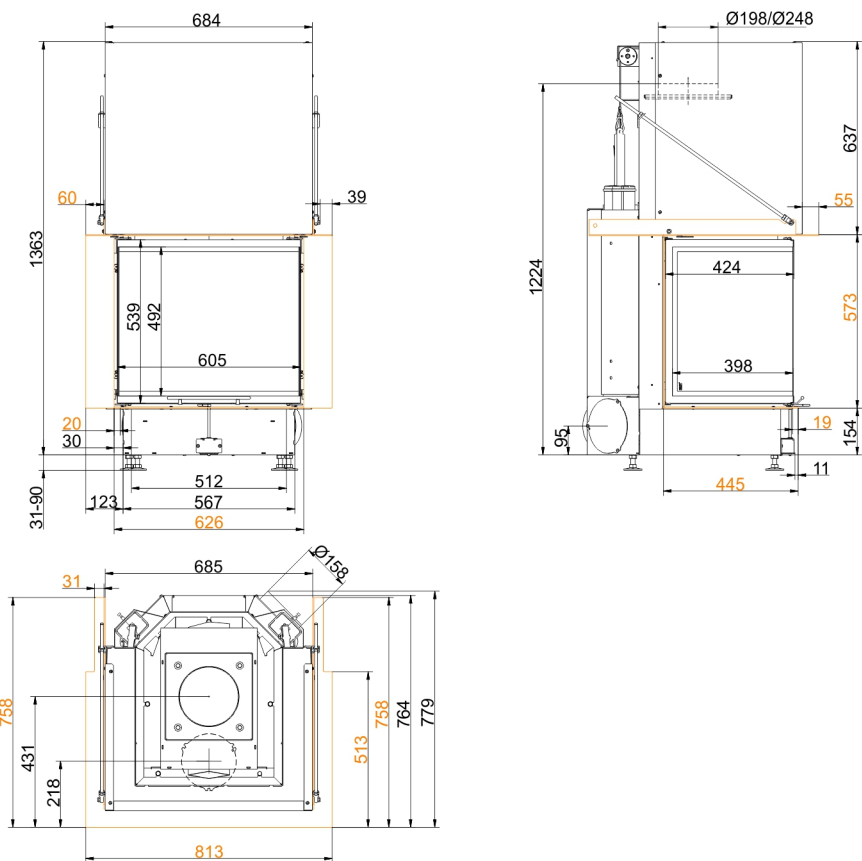

FIREPLACE INSERTS FROM BRUNNER

Panorama-Kamin 57/40/60/40

lifting door (easy-lift)

State: 2018-02-06

BRUNNER[®]
made in germany.

Dimension sheets - Panorama-Kamin 57/40/60/40 lifting door (easy-lift)

... with fire table

Dimension sheets - Panorama-Kamin 57/40/60/40 lifting door (easy-lift)

... with fire table mounting frame

We suggest for CAD planing Palette CAD. Permanent updated drawings: www.brunner.de
 Frames / front versions are marked colored.

Planning and installation - Panorama-Kamin 57/40/60/40 lifting door (easy-lift)

Tested according to		EN 13229 W
Values measured at		Rated capacity
Suitable for all construction types according to rules		OK
EEl		107.2
Data for functional demonstration		
Rated heat power	kW	13
Fire wood volume	kg/h	4.3
Combustion performance	kW	16
Flue gas mass flow	g/s	14
Flue gas temperature after:		
attached steel smoke hood	°C	210
Necessary supply pressure	Pa	12
Combustion air consumption	m ³ /h	40
Combustion air connection Ø	mm	160
Heat distribution		
Insert / heat accumulator	%	50 / -
Glass pane (single / double)	%	50 / -
Cross-section of gratings ¹⁾		
Convection air	cm ²	900 / - / -
Warm air	cm ²	900 / - / -
Minimal oven surface for closed construction type		
Heat dissipating surface	m ²	4.2
Minimal distances of the fireplace		
to insulation layer	cm	8
to mounting floor	cm	2
Thermal insulation without / with air gratings ²⁾		
Mounting wall	cm	14 / 10
Floor	cm	2 / 2
Ceiling	cm	22 / 16
Brick lining for combustible wall	cm	10
Weight		
Fireplace / combustion chamber	kg	196 / 49
Meets requirement/limit values for:		
Germany/ Austria / Suisse / Norway		1.BImSchV (Stufe 2) / 15a BVG (2015) / LRV / NS 3059