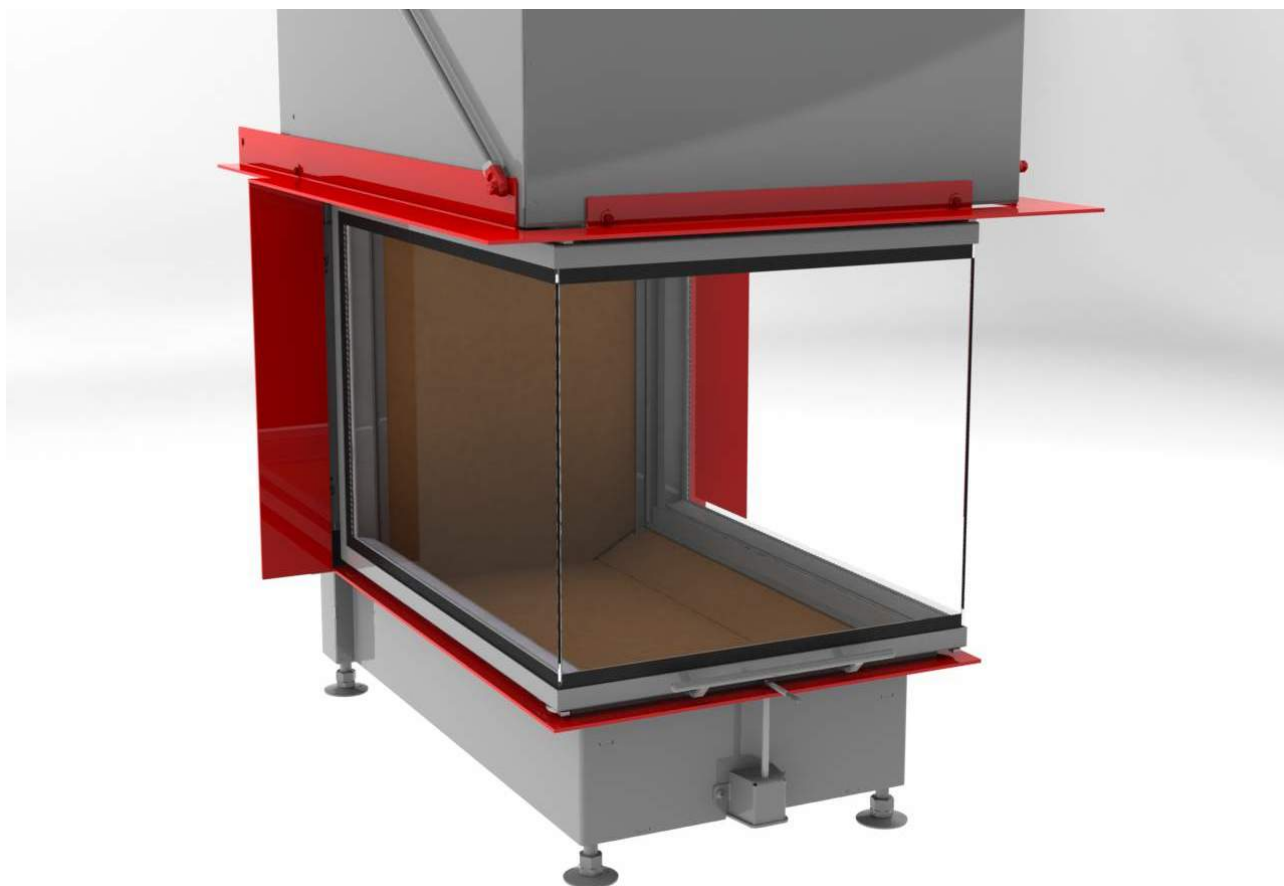

FIREPLACE INSERTS FROM BRUNNER

Panorama-Kamin 57/40/60/40

lifting door (easy-lift)

State: 2018-02-06

BRUNNER[®]
made in germany.

Dimension sheets - Panorama-Kamin 57/40/60/40 lifting door (easy-lift)

... with fire table

Dimension sheets - Panorama-Kamin 57/40/60/40 lifting door (easy-lift)

... with fire table mounting frame

We suggest for CAD planing Palette CAD. Permanent updated drawings: www.brunner.de
 Frames / front versions are marked colored.

Planning and installation - Panorama-Kamin 57/40/60/40 lifting door (easy-lift)

Tested according to		EN 13229 W
Values measured at		Rated capacity
Suitable for all construction types according to rules		OK
EEl		107.2
Data for functional demonstration		
Rated heat power	kW	13
Fire wood volume	kg/h	4.3
Combustion performance	kW	16
Flue gas mass flow	g/s	14
Flue gas temperature after:		
attached steel smoke hood	°C	210
Necessary supply pressure	Pa	12
Combustion air consumption	m ³ /h	40
Combustion air connection Ø	mm	160
Heat distribution		
Insert / heat accumulator	%	50 / -
Glass pane (single / double)	%	50 / -
Cross-section of gratings ¹⁾		
Convection air	cm ²	900 / - / -
Warm air	cm ²	900 / - / -
Minimal oven surface for closed construction type		
Heat dissipating surface	m ²	4.2
Minimal distances of the fireplace		
to insulation layer	cm	8
to mounting floor	cm	2
Thermal insulation without / with air gratings ²⁾		
Mounting wall	cm	14 / 10
Floor	cm	2 / 2
Ceiling	cm	22 / 16
Brick lining for combustible wall	cm	10
Weight		
Fireplace / combustion chamber	kg	196 / 49
Meets requirement/limit values for:		
Germany/ Austria / Suisse / Norway		1.BImSchV (Stufe 2) / 15a BVG (2015) / LRV / NS 3059